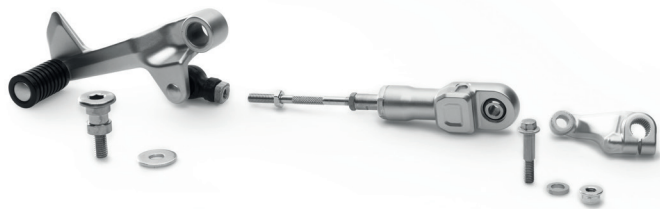

SUPER SPORTS PACK

QUICK SHIFTER

Provides easy operation and comfort.