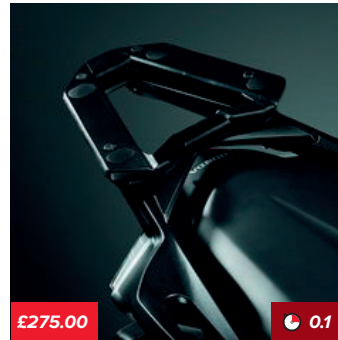

£275.00

0.1

REAR CARRIER
08L71-MJM-D10

A sturdy black aluminium Rear Carrier with integrated pillion grab rails that offers convenient luggage storage space.