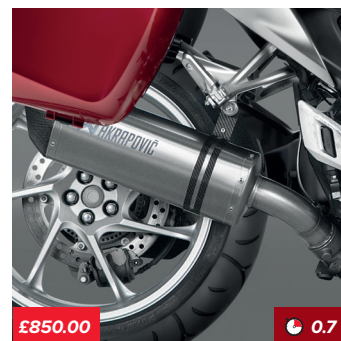

£850.00 0.7

AKRAPOVIČ TITANIUM SLIP-ON EXHAUST
08F88-MGE-900

Delivering great looks and increased performance, this street legal Slip-on Exhaust features laser engraved Akrapovič logo, and conforms to all exhaust system noise level regulations for street use. Can be combined with panniers.