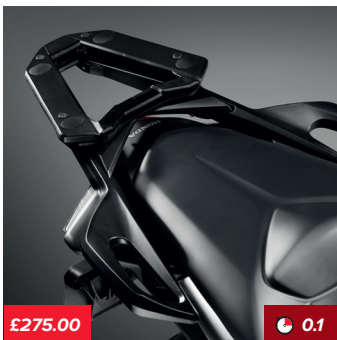

£275.00

0.1

REAR CARRIER

08L42-MGE-800

A sturdy black aluminium Rear Carrier with integrated pillion grab rails that offers convenient luggage storage space.