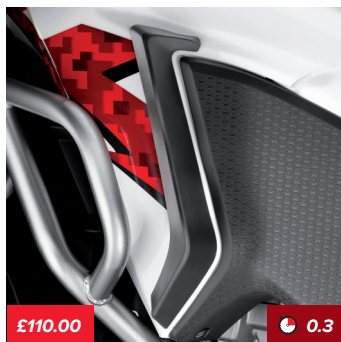

DEFLECTOR
08R71-MGZ-J80

A set of left and right black polyurethane deflectors that fit to the upper fairing and extend the amount of wind protection for both rider and pillion.