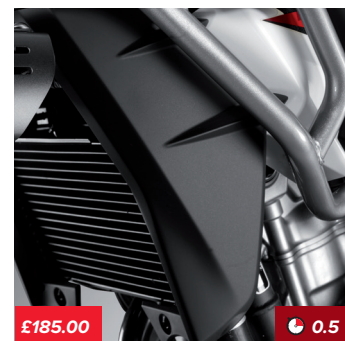

£185.00

0.5

RADIATOR SHROUD (CARBON EFFECT) 08F93-MGZ-J80

A set of carbon-fibre effect radiator shrouds to give your bike a more focused look.