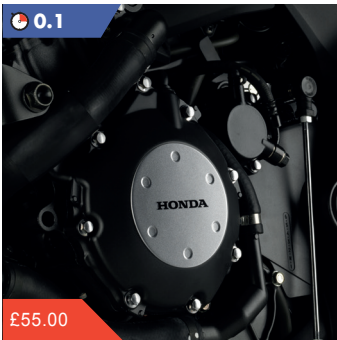

CBF1000F

STREET

HONDA

The Power of Dreams

Accessories featured:

- 45L Top Box Kit
- 33L Pannier Kit
- Crankcase Cover Ornament Set
- Crankshaft Cover Ornament Kit

£55.00

Crankcase Cover Set