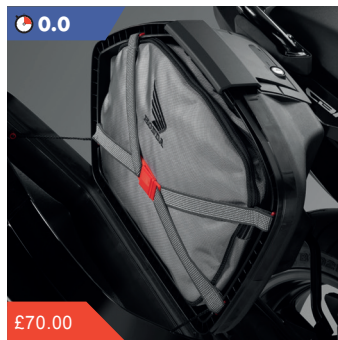

£70.00

Pannier Inner Bag Set

08L56-MCW-802

A set of two stylish and strong light grey nylon fabric pannier inner bags with a black embroidered Honda Wing logo on the front pocket. Each bag offers 16L of carrying capacity and includes a handle and straps.