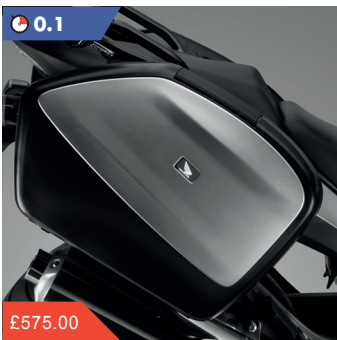

08F48-MFA-860A

These colour-matched covers, which are placed on the left & right crankcases, give a personal touch to your bike.

£30.00

Crankshaft Cover Kit

08F48-MGJ-820

This colour-matched disc is placed on the crankshaft cover to give a personal touch to your bike.

£775.00

33L Pannier Kit

08L52-MGJ-820

A set of two colour-matched aerodynamically shaped 33L panniers. Designed to look fully integrated on the motorcycle and with space to store one full-face helmet. Kit includes a Pannier Stay Set.