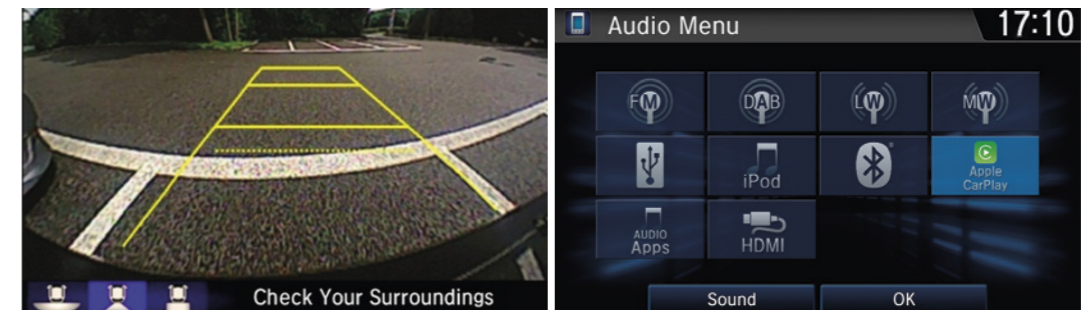

KEEPING YOU CONNECTED

The Civic incorporates the 7" Honda CONNECT* in-car audio and information system with DAB digital radio, Apple CarPlay and Android Auto™. The pre-installed, internet based Aha™ audio player also lets you connect to your favourite music, podcasts and news services.

The 7" Honda CONNECT keeps you in touch with all the things you love in life, like your music and your friends, all within one central touch-screen display.

APPLE CarPlay AND ANDROID AUTO™

You can seamlessly integrate your Android phone or iPhone to the touchscreen display, allowing you to make calls, listen to music and send and receive messages.

SATELLITE NAVIGATION

Integrated Garmin satellite navigation will make it easy to find your way and thanks to TMC (traffic message channel) updates, you'll always be on the best route.

MULTI-ANGLE REAR VIEW CAMERA

Engage reverse and the rear view camera automatically comes to life on the 7" display screen with a choice of wide angle views and a top down view.

DAB DIGITAL RADIO

Enjoy digital quality sound and a broader range of stations, clearly displayed.