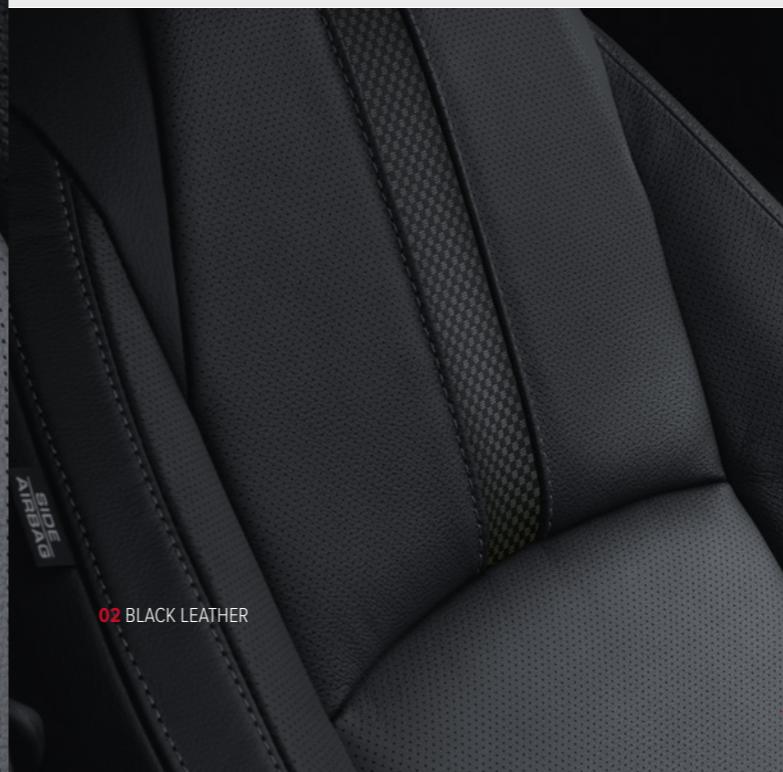

02 BLACK LEATHER