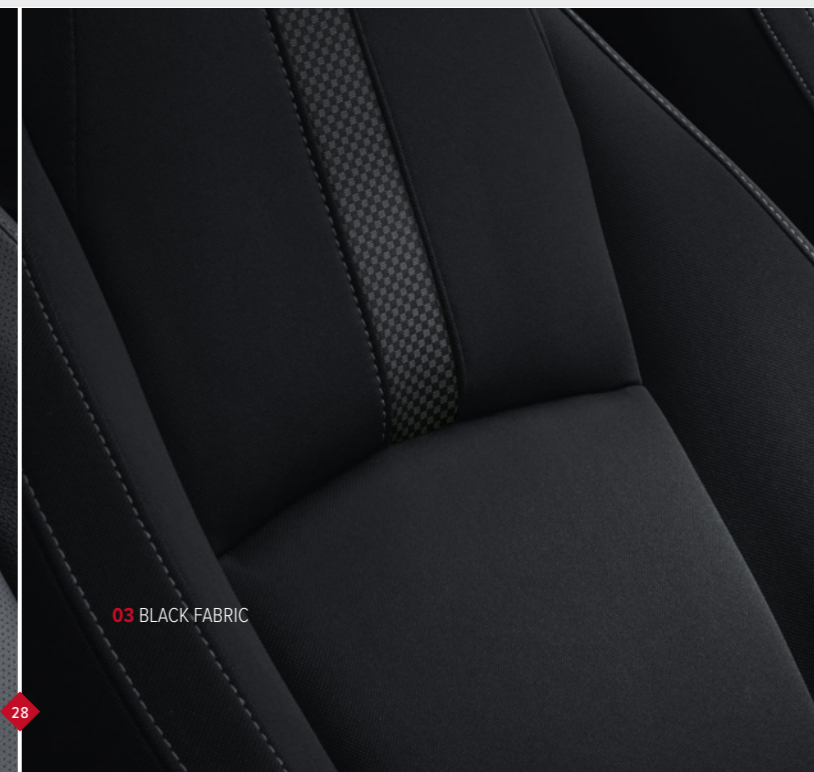

03 BLACK FABRIC