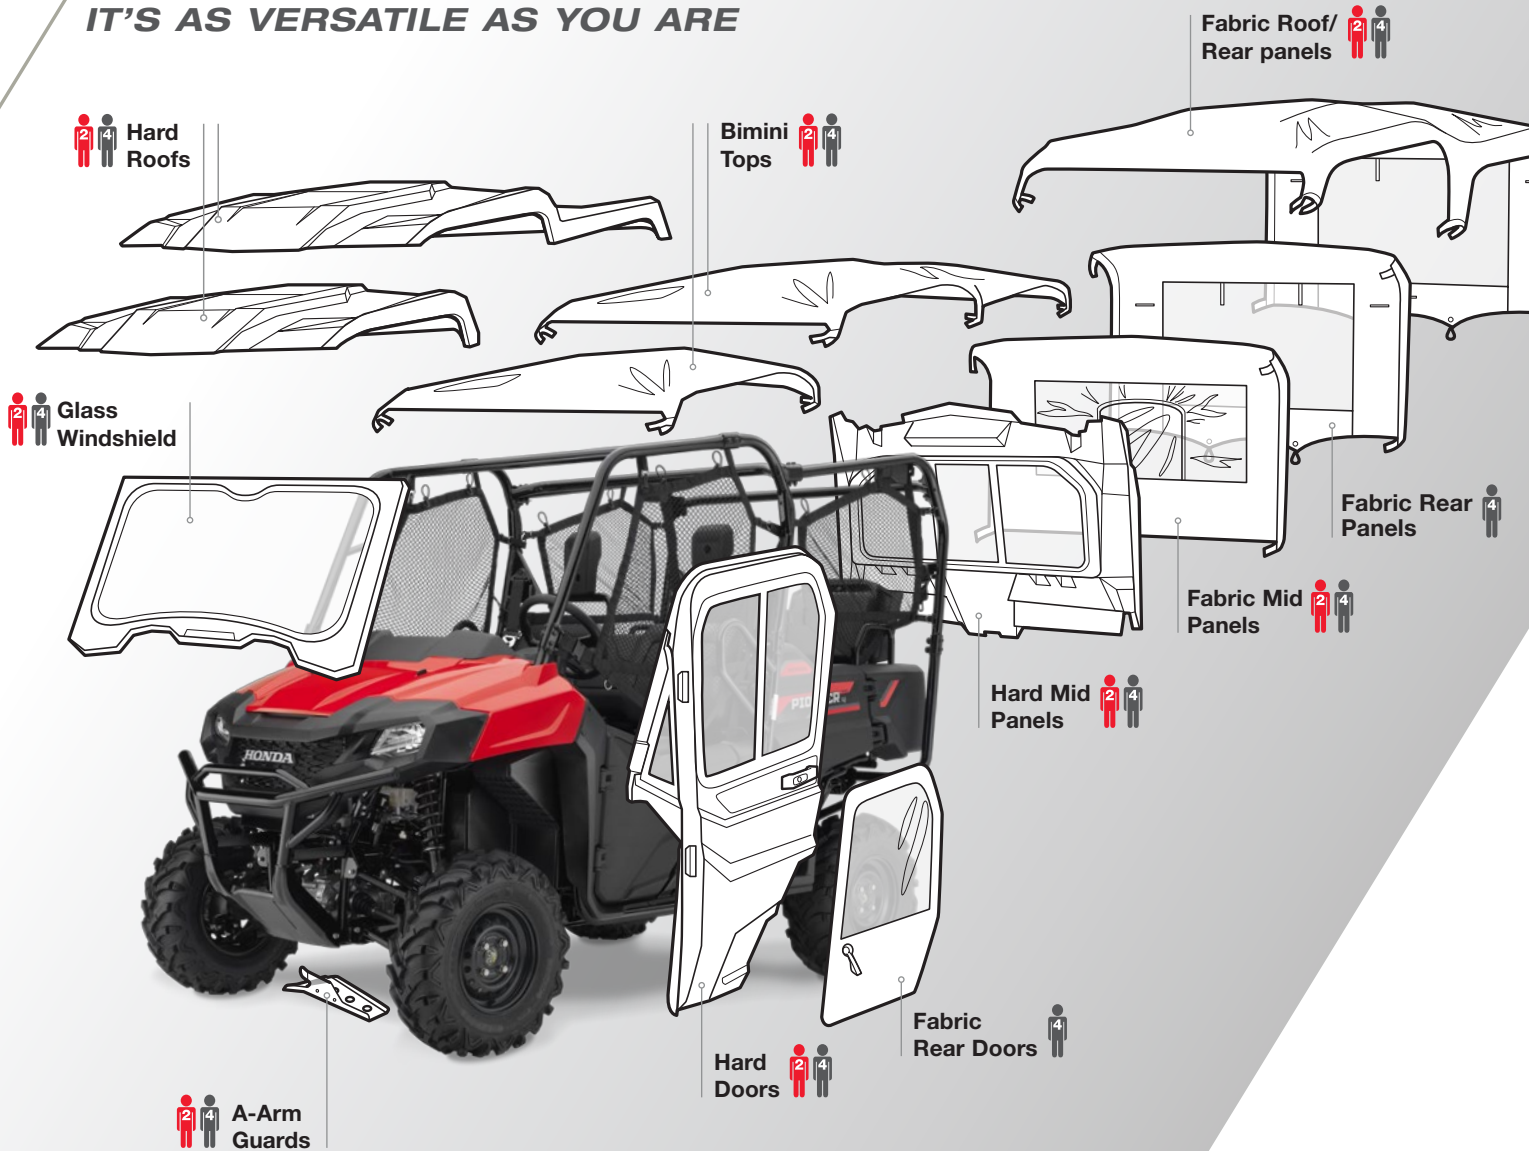

PIONEER 700

IT'S AS VERSATILE AS YOU ARE

Honda's Pioneer 700 is versatile, hardworking and tough. The Pioneer is the perfect vehicle for working the farm or for going hunting. With so many ways to customise it, the Pioneer is ready to go—your way.

2 person cab 4 person cab