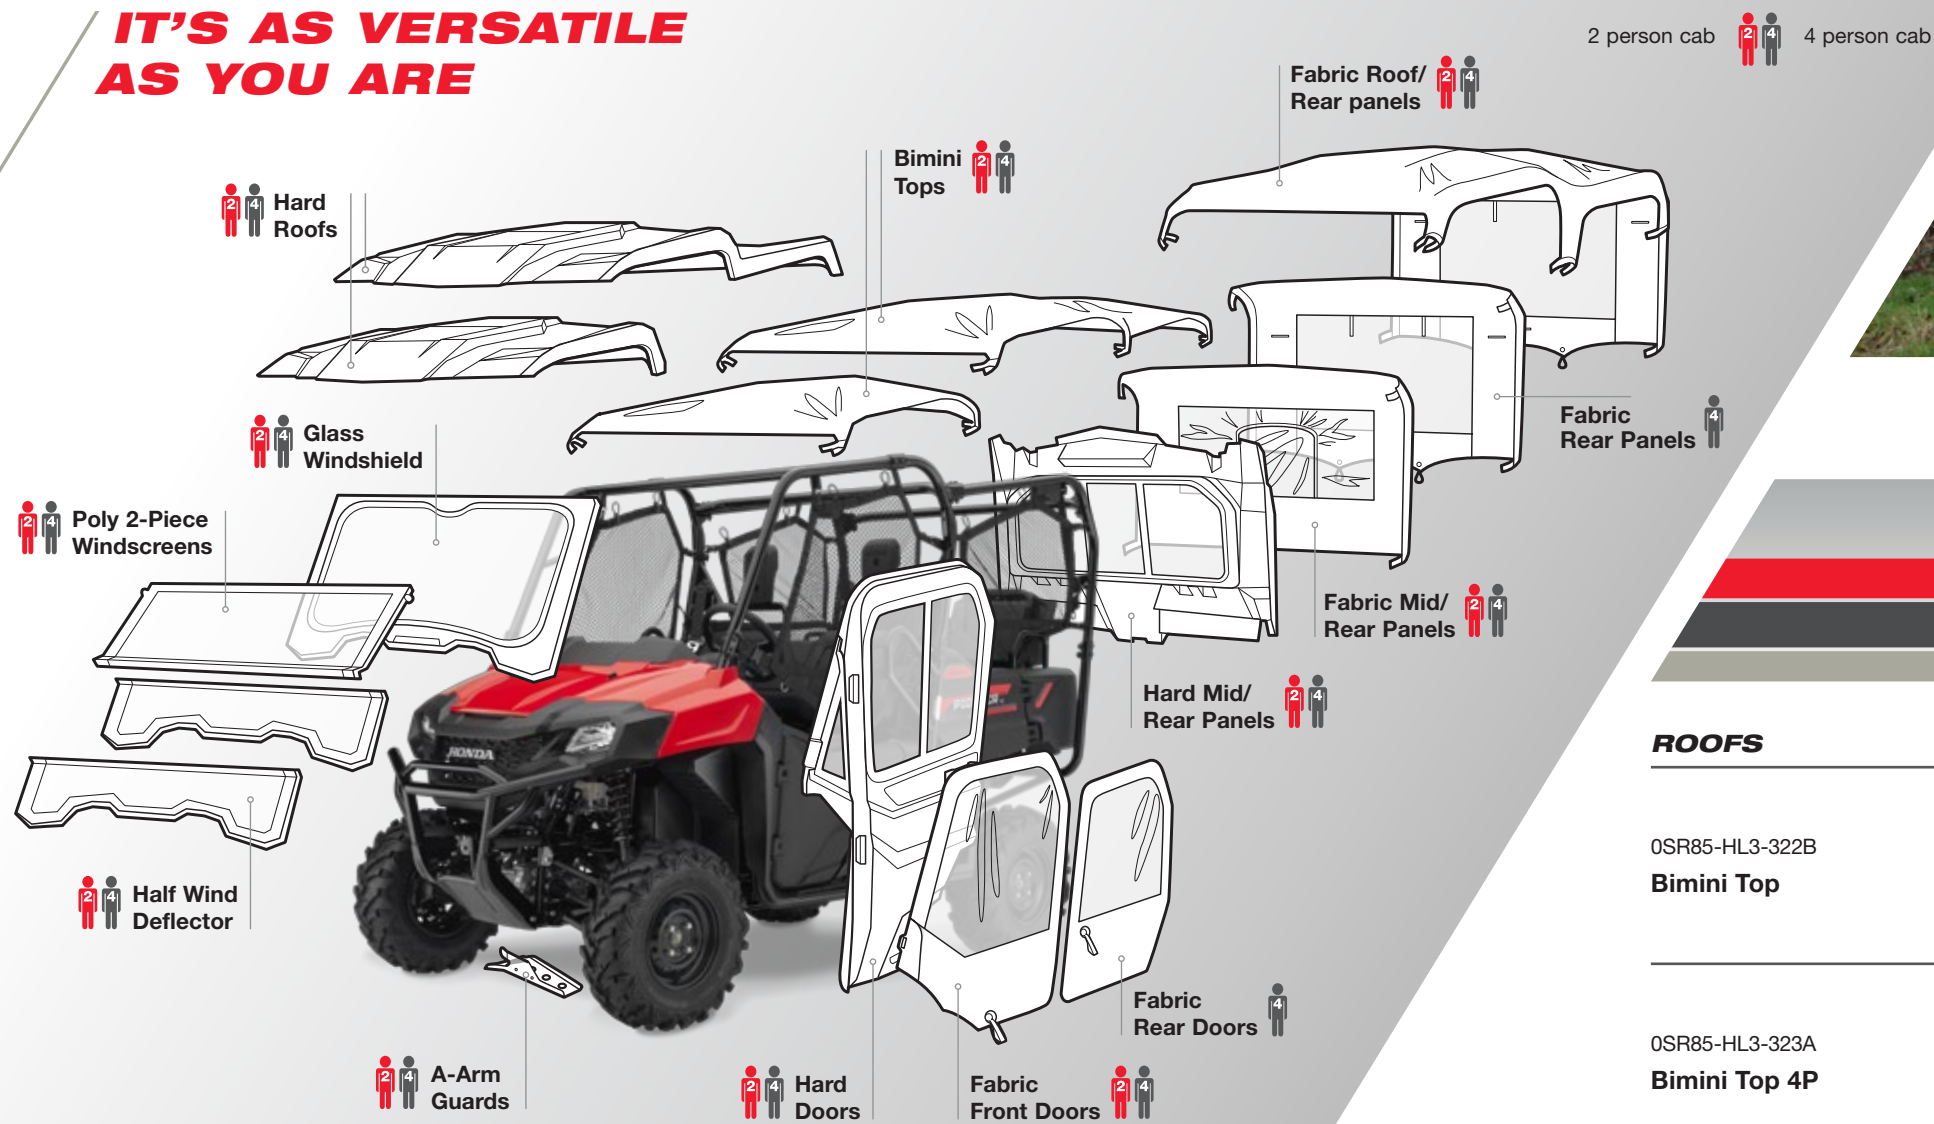

IT'S AS VERSATILE AS YOU ARE

GENUINE HONDA ACCESSORIES

2019/2020	Installation Requirements	Image	RRP ex Vat	RRP inc Vat
2P / 4P				

ROOFS

OSR85-HL3-322B Bimini Top		Not compatible with Honda Fabric Doors, Hard Doors or Windscreen Accessories		£107.63	£129.16
OSR85-HL3-323A Bimini Top 4P		Not compatible with Honda Fabric Doors, Hard Doors or Windscreen Accessories		£179.33	£215.20
OSR85-HL3-100 Hard Roof 4P				£413.25	£495.90

Honda's Pioneer 700 is versatile, hardworking and tough. The Pioneer is the perfect vehicle for working the farm or for going hunting. With so many ways to customise it, the Pioneer is ready to go—your way.

MORE ACCESSORIES OVERLEAF >>>