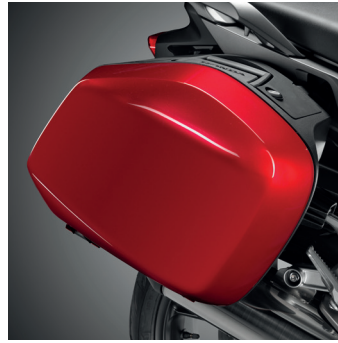

29L Panniers

A set of two colour-matched and aerodynamically shaped 29L panniers designed to look fully integrated on the Crossrunner. Capable of containing most full-face helmets and lockable with the motorcycle's key.