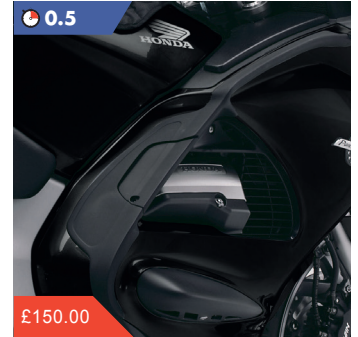

Fairing Deflector Set
08P73-MCS-800A

A set of left and right black polyurethane deflectors that fit to the upper and lower fairing and extend the amount of wind protection for both rider and pillion. They can be painted to colour-match your bike.

£150.00