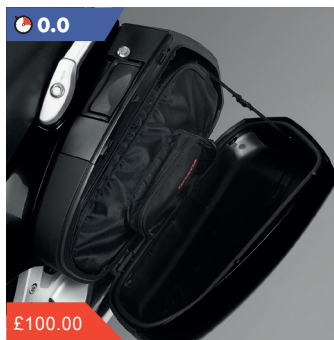

**45L Top Box**  
08U70-MCS-G40ZE  
A colour-matched Top Box offering 45L of carrying capacity to store two full-face helmets and more.  
Shown with **Pillion Armrest Set**.

**45L Top Box Inner Bag**  
08L56-MY5-800  
Carry your day to day necessities with this black nylon bag with a silver Honda Wing logo on the front. Expandable from 21L to 33L, it has a front pocket that will hold an A4-size file, adjustable shoulder strap and carrying handle. A grey version is also available.