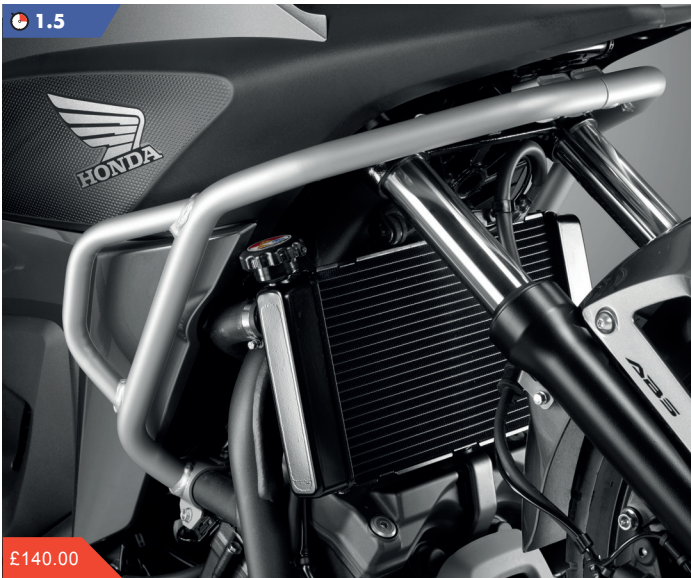

### Cowl Ornament Kit

08P70-MGS-D31

Tubular steel cowl ornament to emphasise the bike's rugged appearance. Finished in metallic silver to match the crankcase cover. Also serves as Front LED Fog Light Stay.