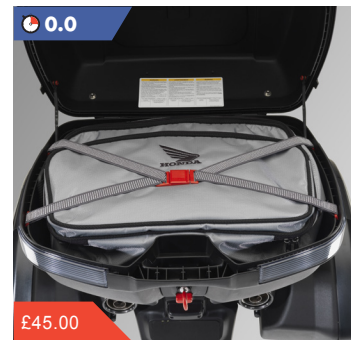

#### 45L Top Box Inner Bag (Grey)

08L56-MCW-A02

Embroidered with a black Honda Wing logo, this light grey nylon bag with black zippers is expandable from 21L to 33L. Features an adjustable shoulder strap, a carrying handle and a front pocket that will hold an A4-size file.