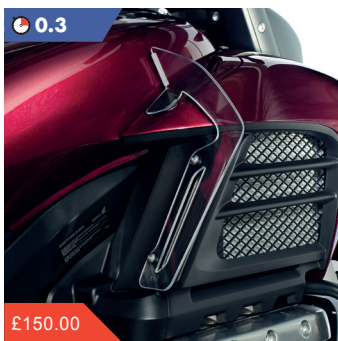

Front LED Fog Light Kit

08V72-MGS-D30

A pair of adjustable bright white LED fog lights that integrate into the front undercowl for those gloomy days and nights or when riding in fog.

Must be combined with Fog Light Attachment Kit.

0.3

£150.00

Wind Deflector

08F72-MJR-670

A set of left and right deflectors that fit to the upper fairing and extend the amount of wind protection around both the rider and pillion.

0.2

£275.00

Boulevard Screen

08R70-MJR-640

A low and wide windshield for extra protection against the elements.

0.3