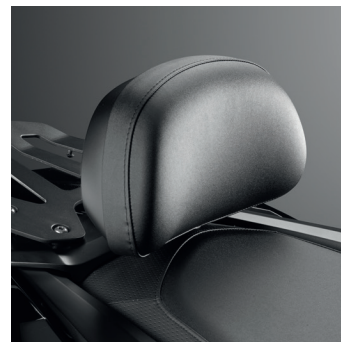

Pillion Backrest

Provides additional comfort for Pillion.