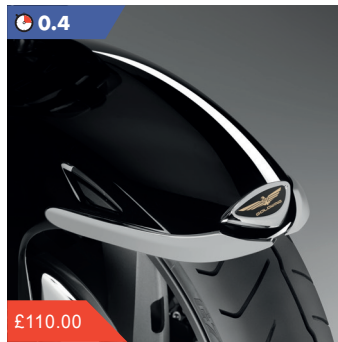

0.4

Front Mudguard Extension
08P08-MCA-800

A classic style, chrome-plated, injection moulded ABS plastic trim for the front mudguard. 2cm lower.