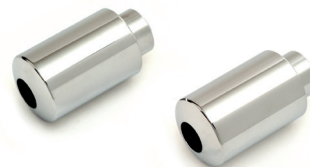

Chrome Handlebar End Set

08F73-MJN-D00

Chrome plated Grip ends to give a more premium look.

Please note: All prices include VAT but exclude fitting.

Please ask your local Dealer for advice on compatibility and a total fitted price, or call the Honda Contact Centre on 0845 200 8000.