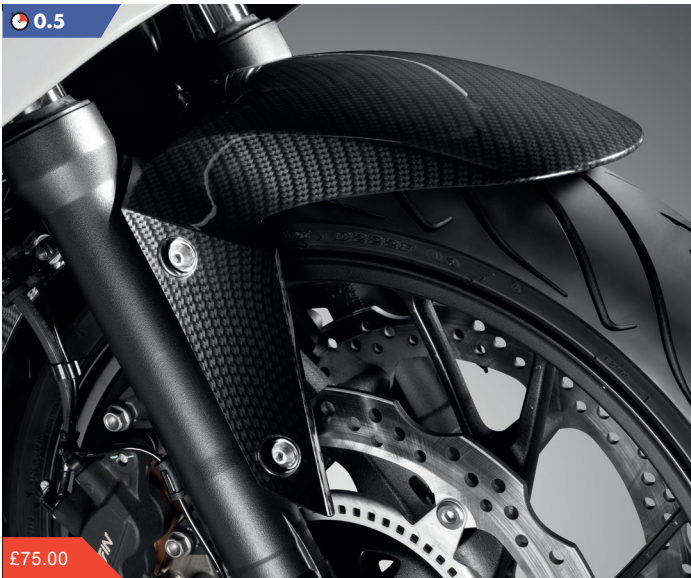

# CBR650F

### Carbon-look Front Mudguard 08F71-MJE-D00

This high quality, carbon-look front mudguard will give your CBR650F the racer's touch and gives a more focused look.