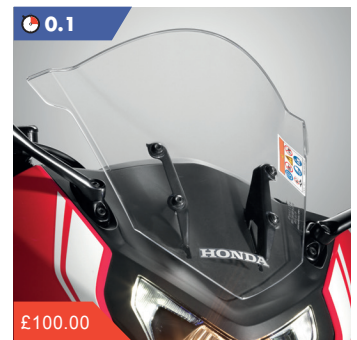

### Wheel Sticker Set

08F84-MFJ-820A

A Wheel Rim Strip Sticker Set including optional Honda Racing logo for two 17-inch wheels. The set contains round-shaped 3-piece strips for easy application and is available in a choice of colours.