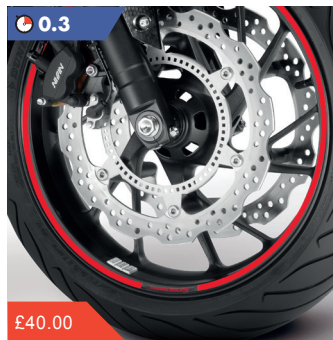

Wheel Sticker Set

08F84-MFJ-820A

A Wheel Rim Strip Sticker Set including optional Honda Racing logo for two 17-inch wheels. The set contains round-shaped 3-piece strips for easy application and is available in a choice of colours.