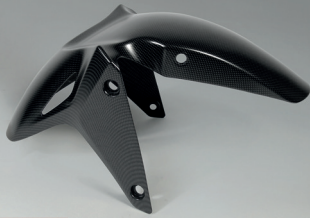

0.3

£65.00

Carbon-Fibre Front Mudguard

08F85-MGZ-J00

A carbon-fibre effect front mudguard that replaces the standard version to give your bike a more focussed look.

0.3