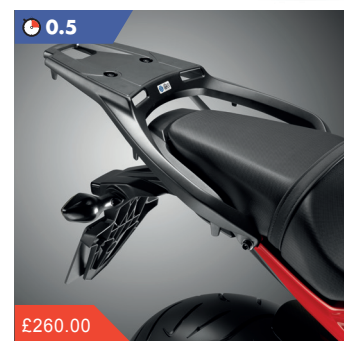

Rear Carrier

08L70-MJE-D00ZA

A sturdy, die-cast aluminium Rear Carrier that offers convenient luggage storage space and is essential if fitting a 35L Top Box.

To be fitted with Rear Carrier Bracket