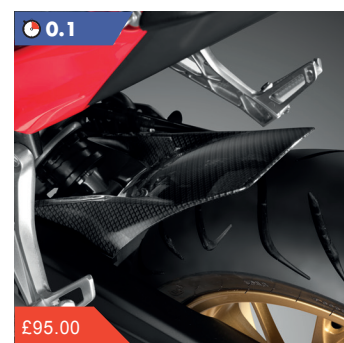

To be fitted with Rear Carrier Bracket

Front Mudguard

08F71-MJE-D00

This high quality, carbon-look front mudguard will give your CB650F the racer's touch. Rounded edges and a clear lacquer guarantees a perfect finish.