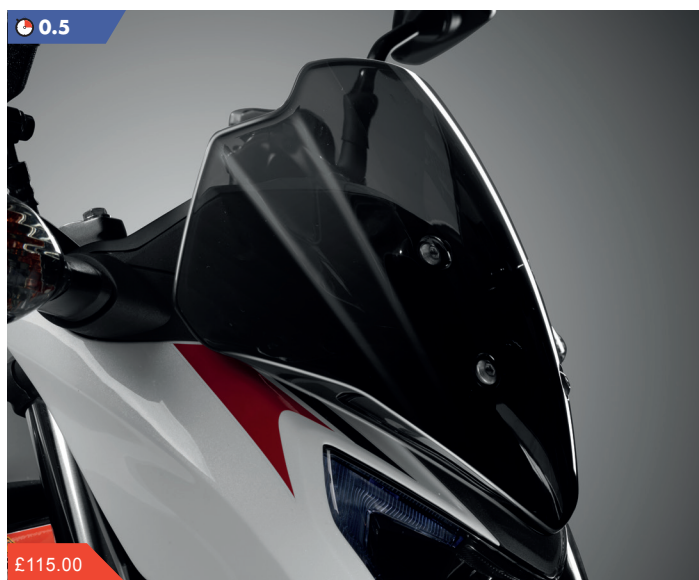

Accessories featured:

- Meter Visor
- Hugger
- Front Mudguard
- Rear Carrier
- 35L Top Box

Meter Visor

08R70-MJE-D40

Fitted to the meter panel, this small and stylish replacement wind deflector protects the chest from wind blasts at higher speeds.