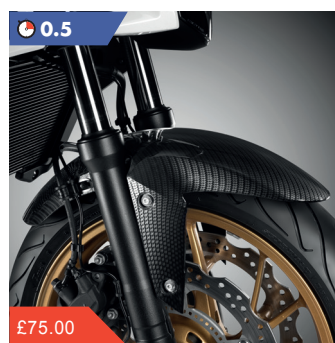

Rear Carrier, Rear Carrier Bracket and Lock Kit required.

Rear Carrier

08L70-MJE-D00ZA

A sturdy, die-cast aluminium Rear Carrier that offers convenient luggage storage space and is essential if fitting a 35L Top Box.

To be fitted with Rear Carrier Bracket

Front Mudguard

08F71-MJE-D00

This high quality, carbon-look front mudguard will give your CB650F the racer's touch. Rounded edges and a clear lacquer guarantees a perfect finish.