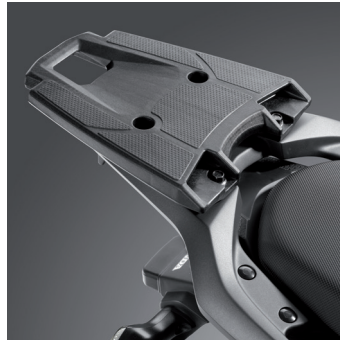

Rear Carrier

A sturdy, black Rear Carrier with integrated pillion grab rails that offers convenient luggage storage space and is essential if fitting a 35L Top Box.