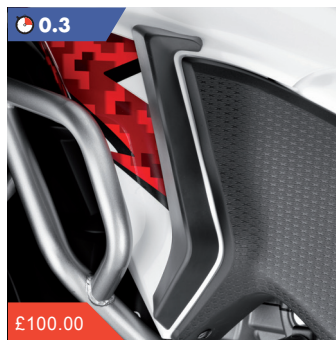

08ETB-MGZ-FLA

A pair of adjustable bright white LED Front Fog Lights for those gloomy days and nights or when riding in fog.

Radiator Shroud (Carbon Effect)

08F93-MGZ-J80

A set of carbon-fibre effect radiator shrouds to give your bike a more focussed look.