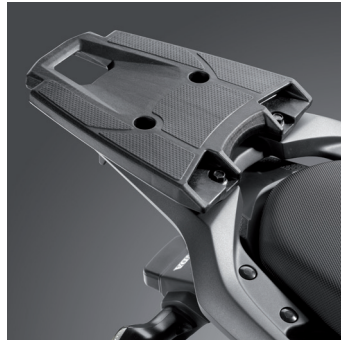

Rear Carrier

A sturdy, black Rear Carrier with integrated pillion grab rails that offers convenient luggage storage space and is essential if fitting a 35L Top Box.